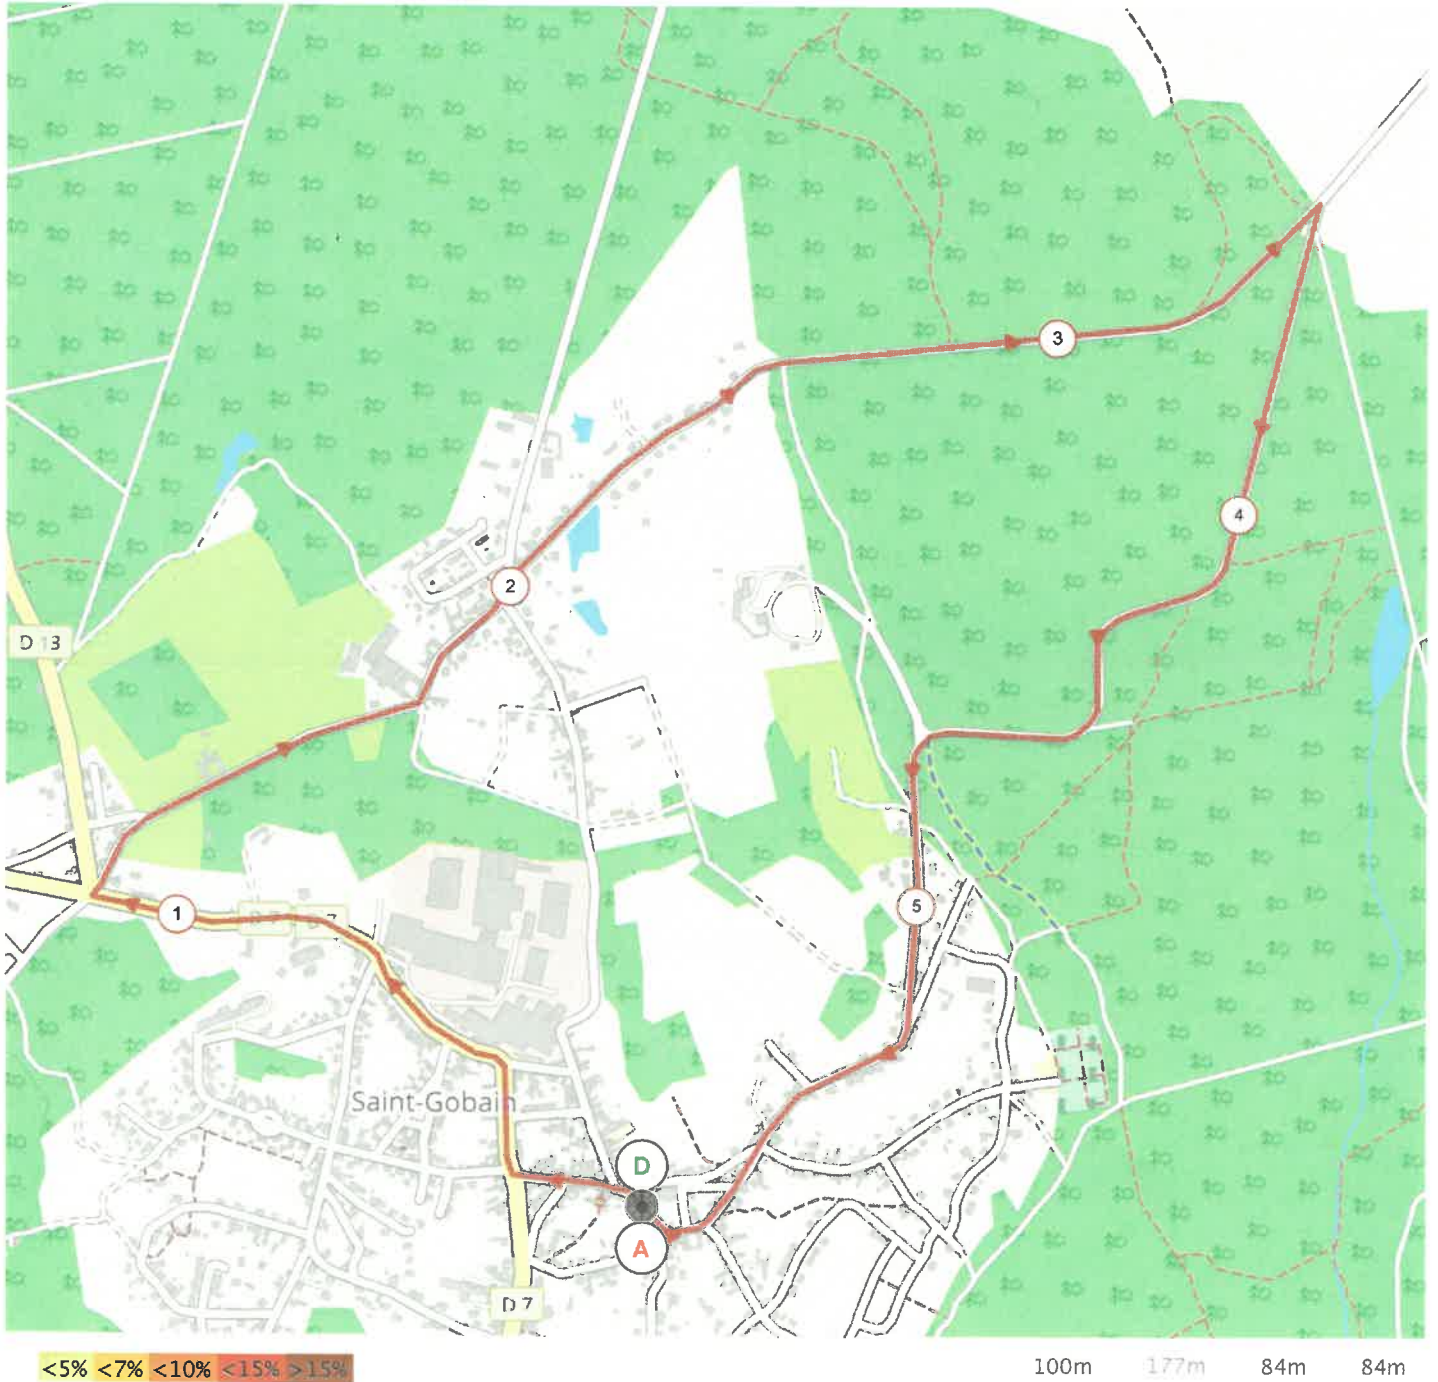

ST Gobain samedi 21 mai 2022

CEL St-Gobain

5.775 km \uparrow 84 m \downarrow 84 m \blacktriangle 100 m \blacktriangle 177 m

Patrick GORONFLOT - Chauny Sports Cyclisme

Leaflet | Maps © Thunderforest thunderforest.com - Data © OpenStreetMap contributors

Annexe 2 (1/3)

Dimanche 22 mai 2022 (Après-midi)

Annexe 2 (2/3)

Dimanche 22 mai 2022 (matin)

CLM Barisis - St Gobain

→ 19.339 km ↑ 208 m ↓ 95 m ▲ 60 m ▲ 187 m

Patrick GORONFLOT - Chauny Sports Cyclisme

Leaflet | Maps © Thunderforest thunderforest.com - Data