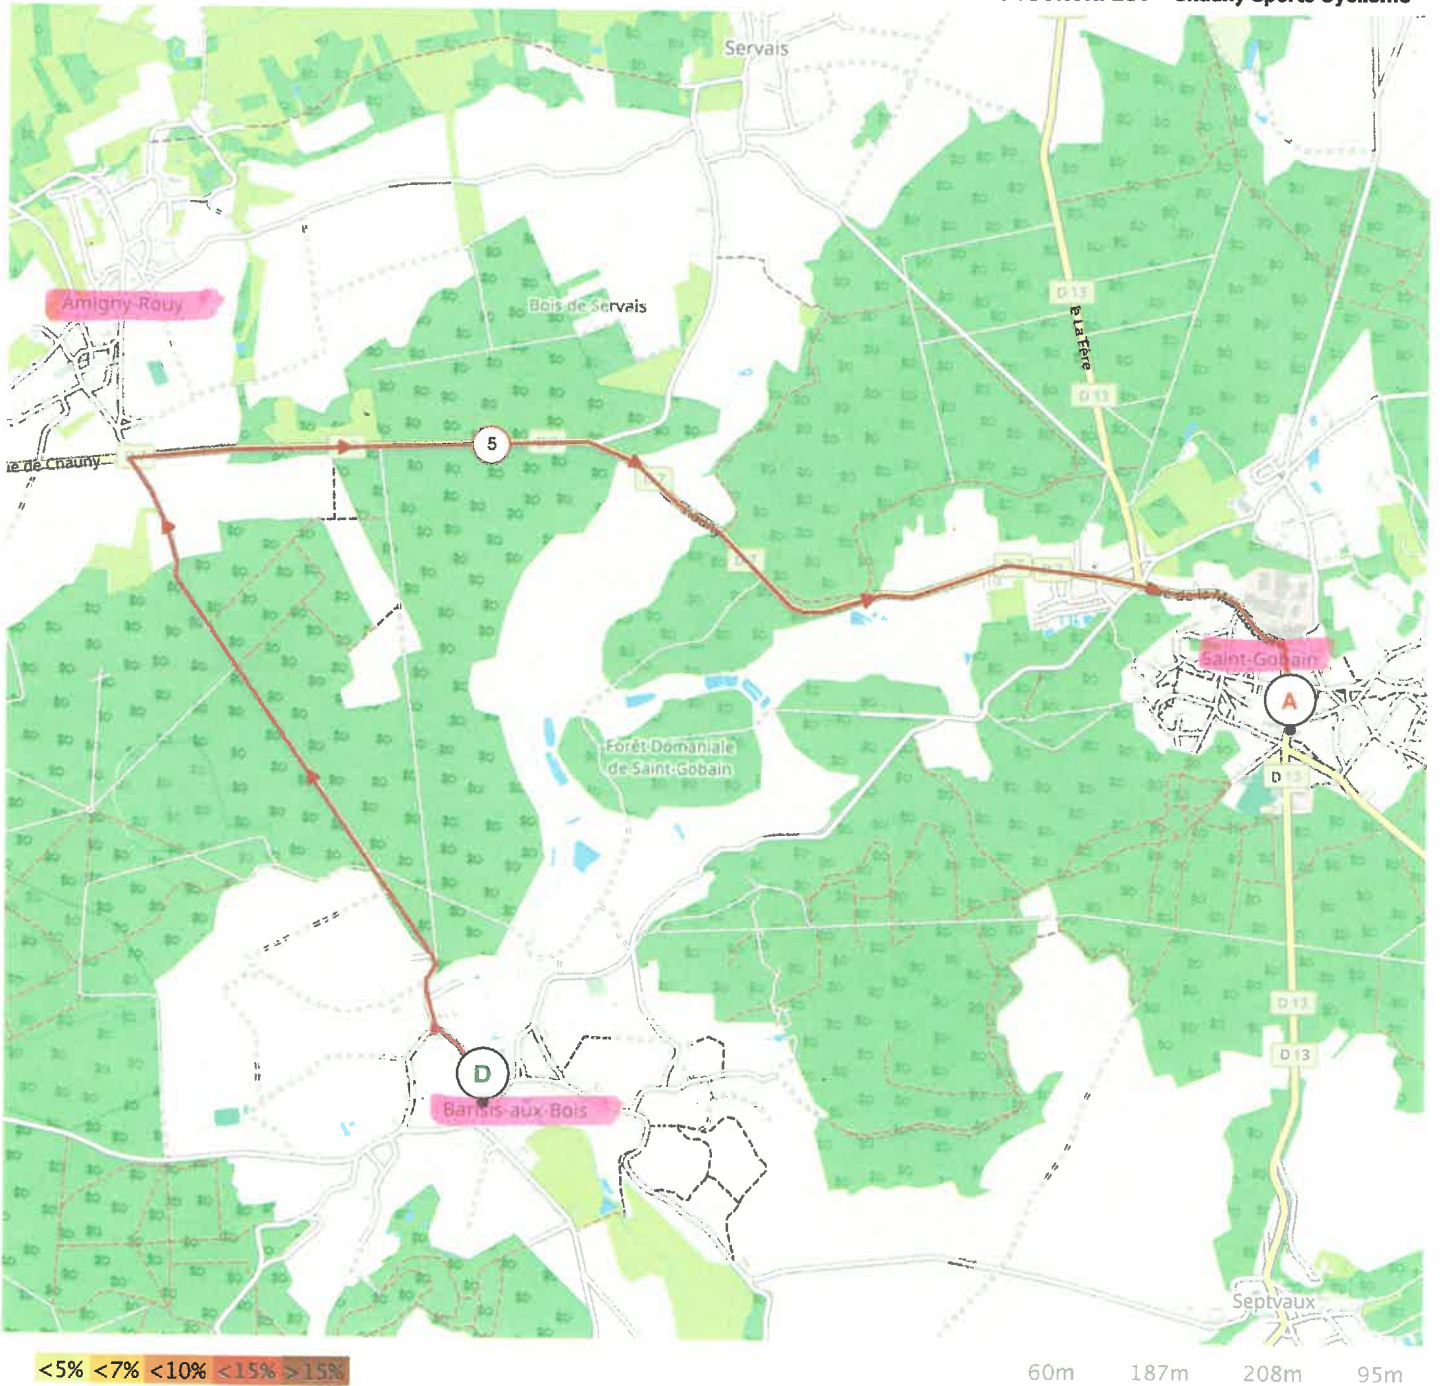

ST Gobain samedi 21 mai 2022

CEL St-Gobain

5.775 km \uparrow 84 m \downarrow 84 m \blacktriangle 100 m \blacktriangle 177 m

Patrick GORONFLOT - Chauny Sports Cyclisme

Leaflet | Maps © Thunderforest thunderforest.com - Data © OpenStreetMap contributors

Annexe 2 (1/3)

Dimanche 22 mai 2022 (Après-midi)

Annexe 2 (2/3)

Dimanche 22 mai 2022 (matin)

CLM Barisis - St Gobain

→ 19.339 km ↑ 208 m ↓ 95 m ▲ 60 m ▲ 187 m

Patrick GORONFLOT - Chauny Sports Cyclisme

Leaflet | Maps © Thunderforest thunderforest.com - Data